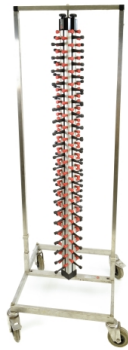

## Kitchen Fittings

**Sink with faucet**

price 40.00 EUR  
Art.no KEUK035  
depth 0.00 cm  
width 0.00 cm  
height 0.00 cm  
weight 42.60 kg

**Mobile plate tower 84 plates**

price 40.00 EUR  
Art.no KEUK034  
depth 0.00 cm  
width 0.00 cm  
height 0.00 cm  
weight 21.00 kg